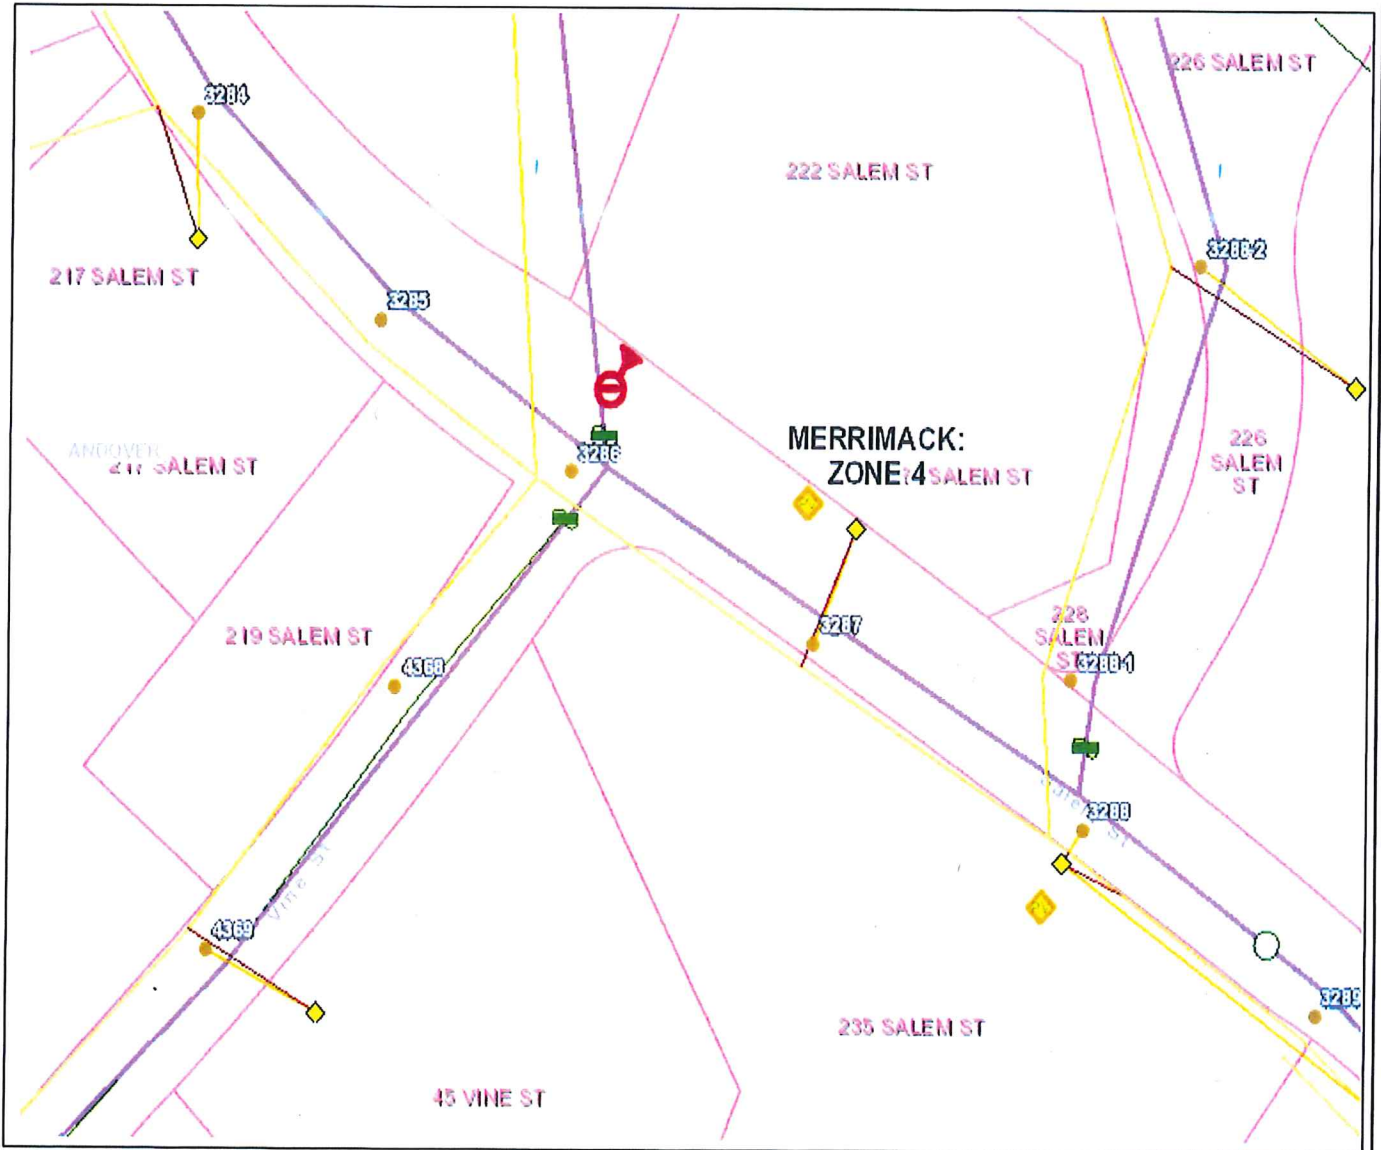

Report a privacy concern with this image

EXHIBIT 'A' NOT TO SCALE
THE EXACT LOCATION OF
SAID FACILITIES TO BE
ESTABLISHED BY AND UPON
THE INSTALLATION AND
ERECTION OF THE FACILITIES
THEREOF.

LEGEND

- PROPOSED JD POLE
- PROPOSED JD ANCHOR

SALEM ST
PETITION

ANDOVER

MA

Date: 9/10/2019

Designer: KRDLLO

WR:28595048

nationalgrid