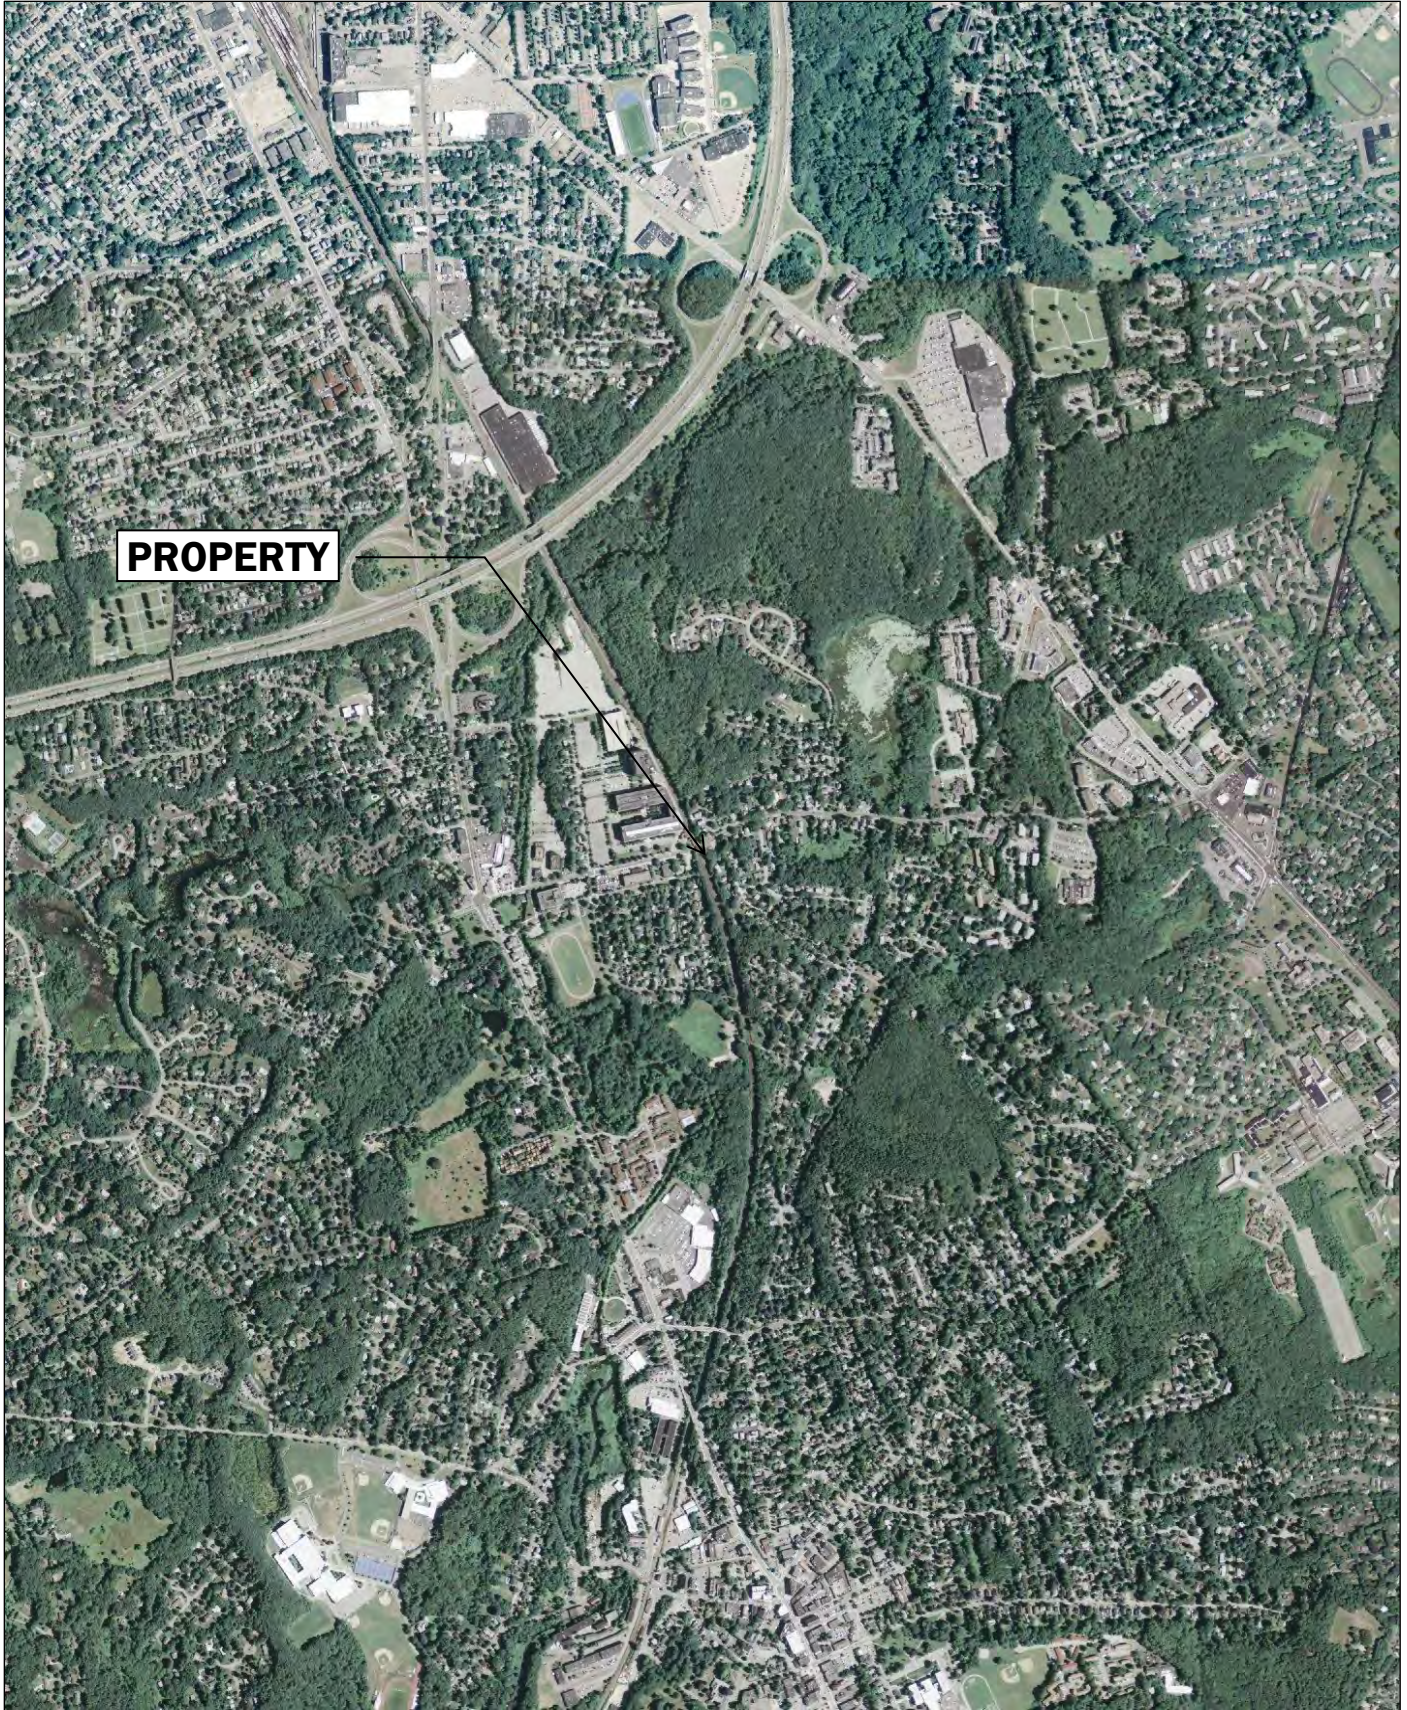

AERIAL PHOTOGRAPH (2010)

49 HAVERHILL STREET
ANDOVER, MASSACHUSETTS 01810
ESSEX COUNTY