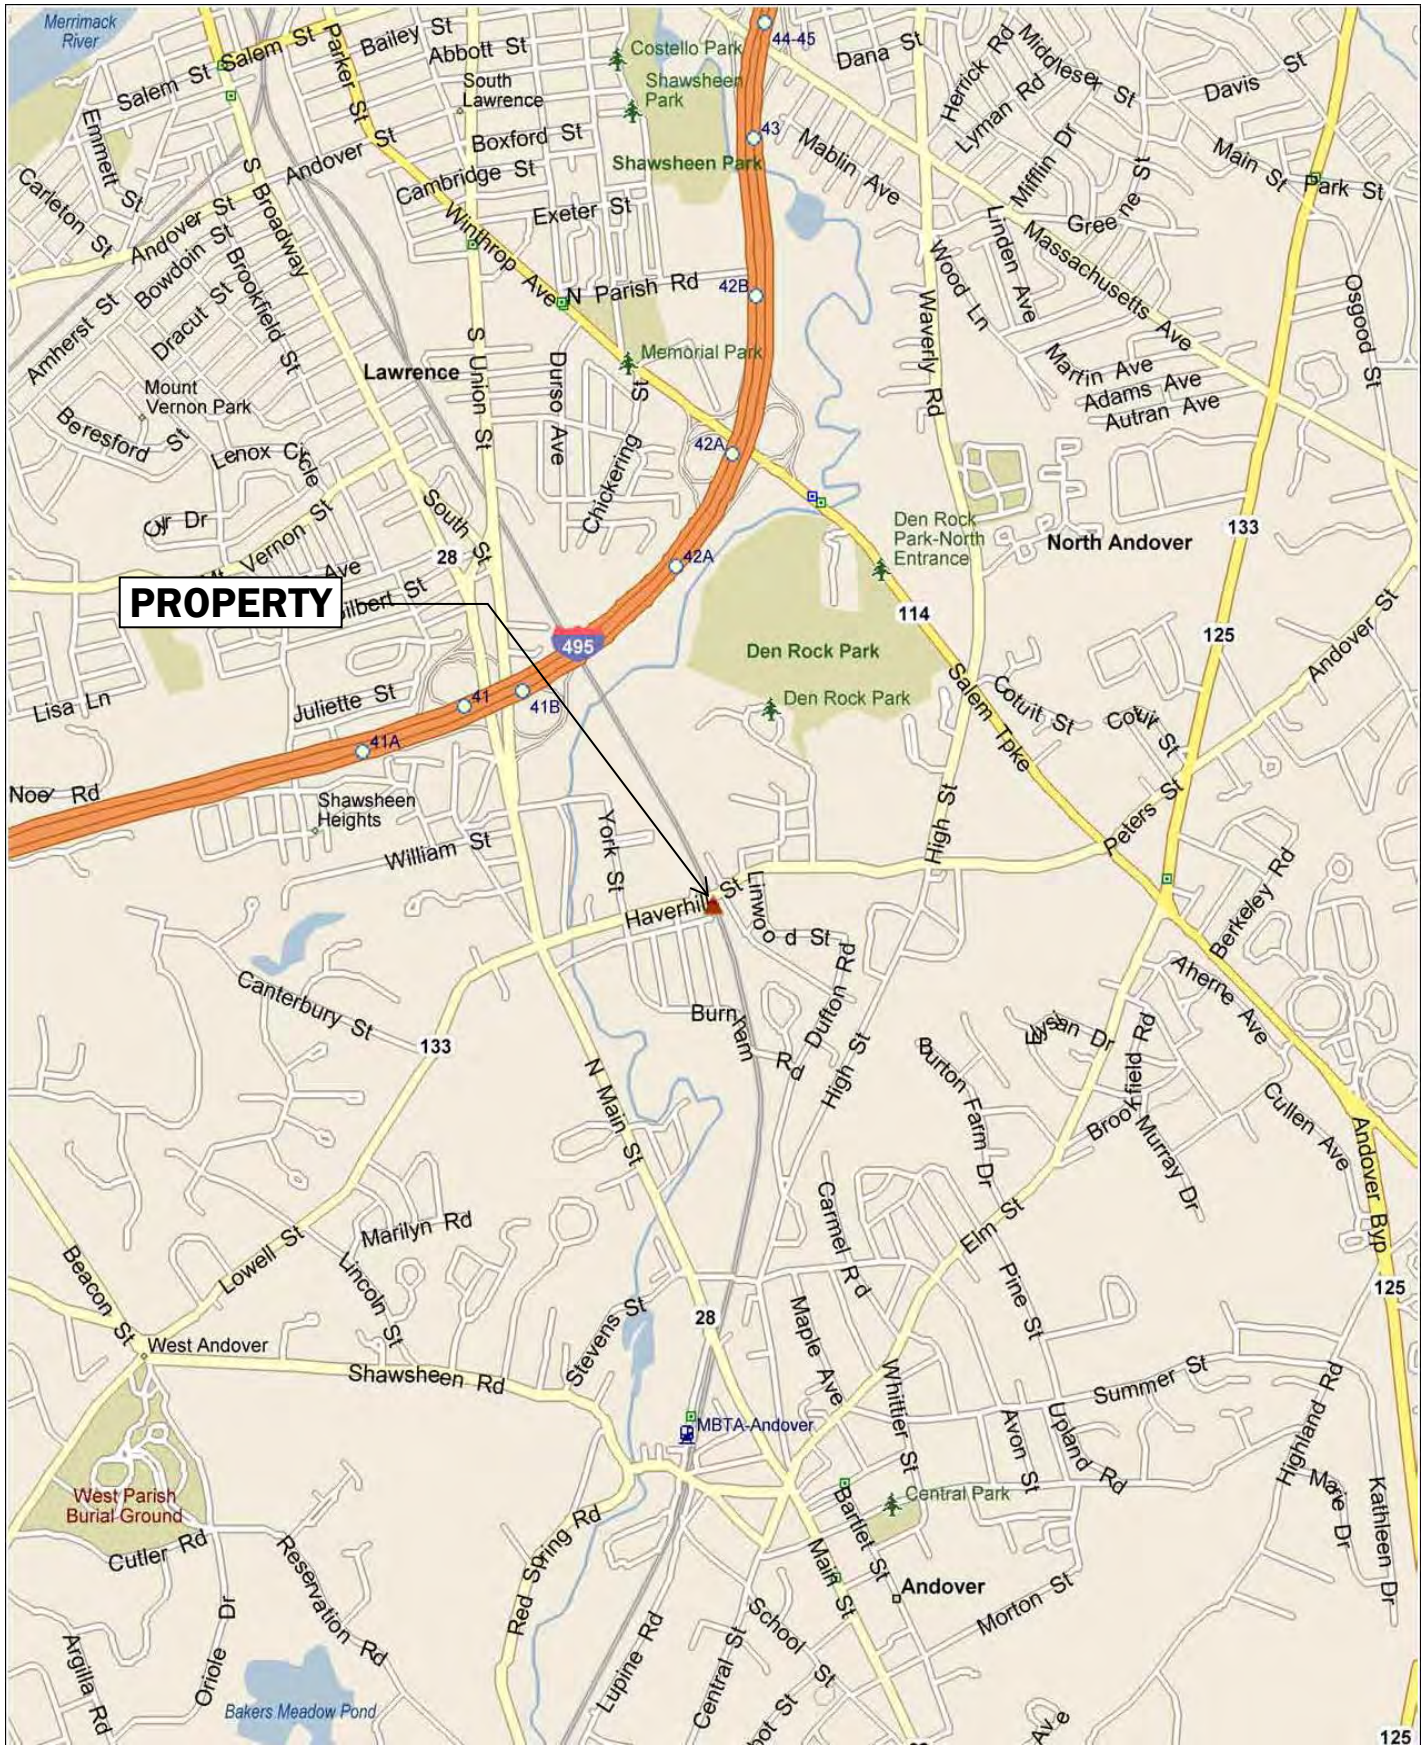

ANDOVER 1 (BOSTHH008)

STREET MAP

49 HAVERHILL STREET
ANDOVER, MASSACHUSETTS 01810
ESSEX COUNTY