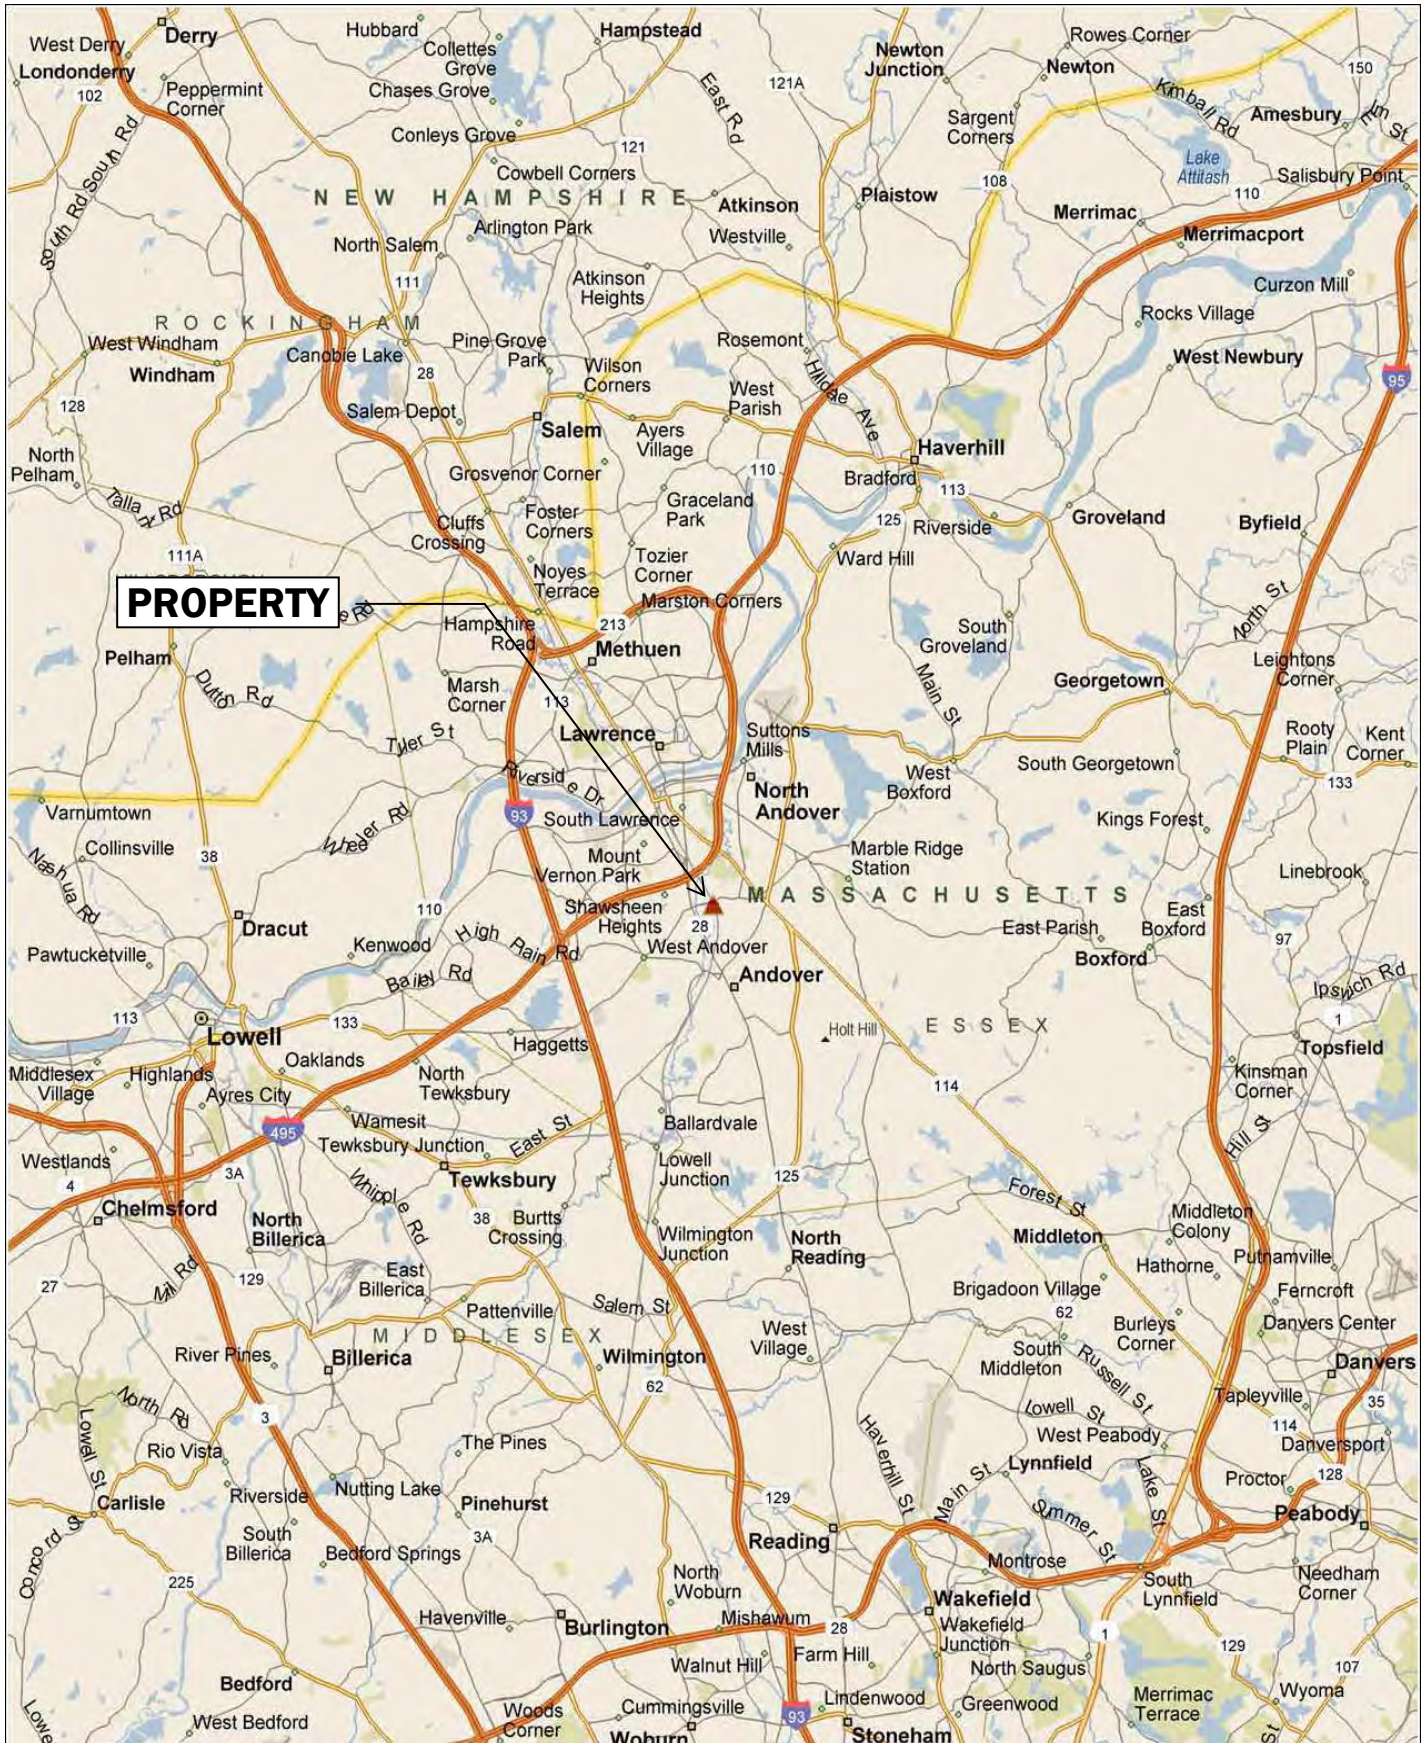

ANDOVER 1 (BOSTHH008)

STREET MAP

49 HAVERHILL STREET
ANDOVER, MASSACHUSETTS 01810
ESSEX COUNTY