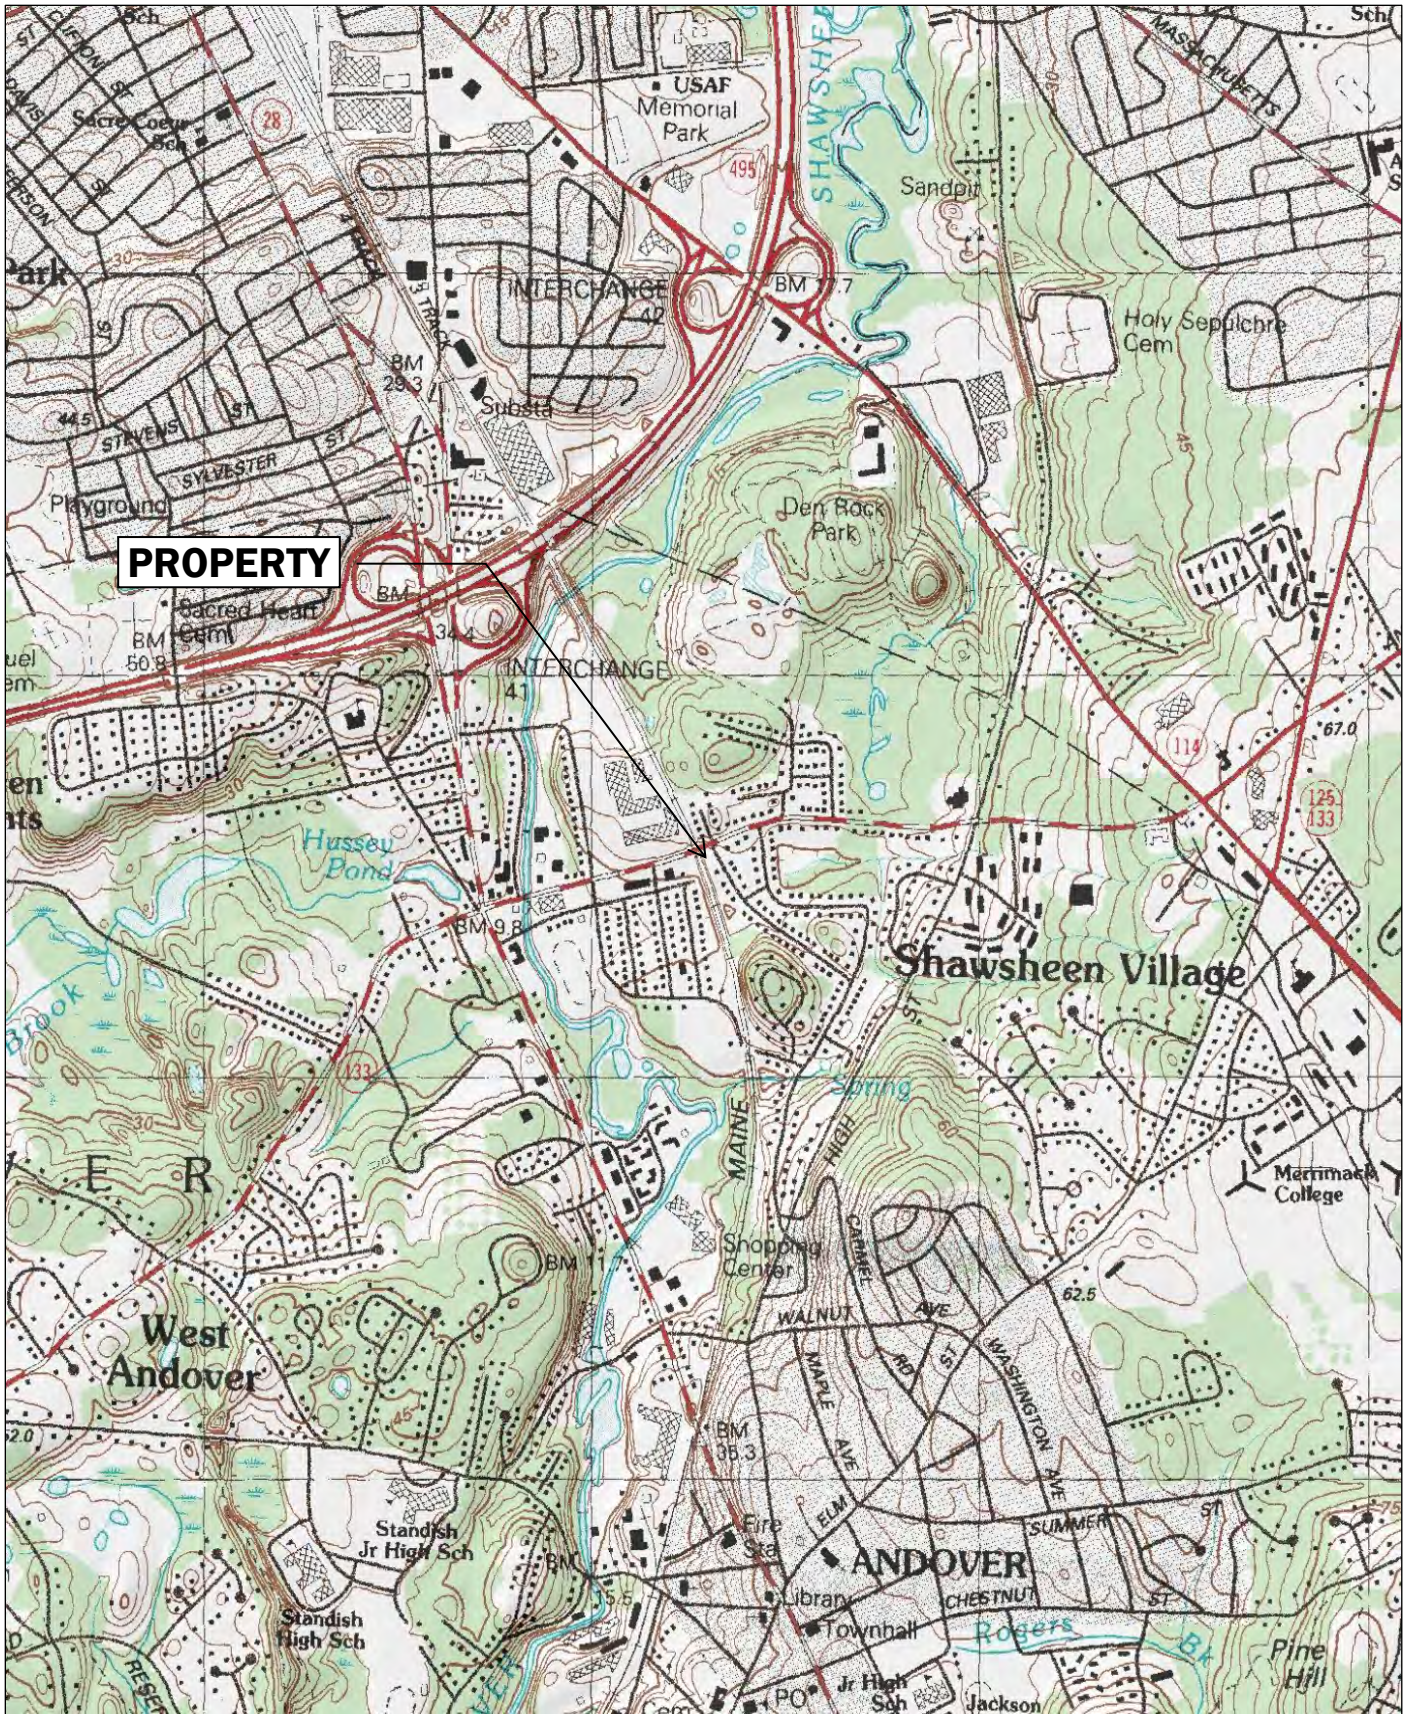

ANDOVER 1 (BOSTHH008)

LAWRENCE, MA 7.5' QUADRANGLE

49 HAVERHILL STREET
ANDOVER, MASSACHUSETTS 01810
ESSEX COUNTY