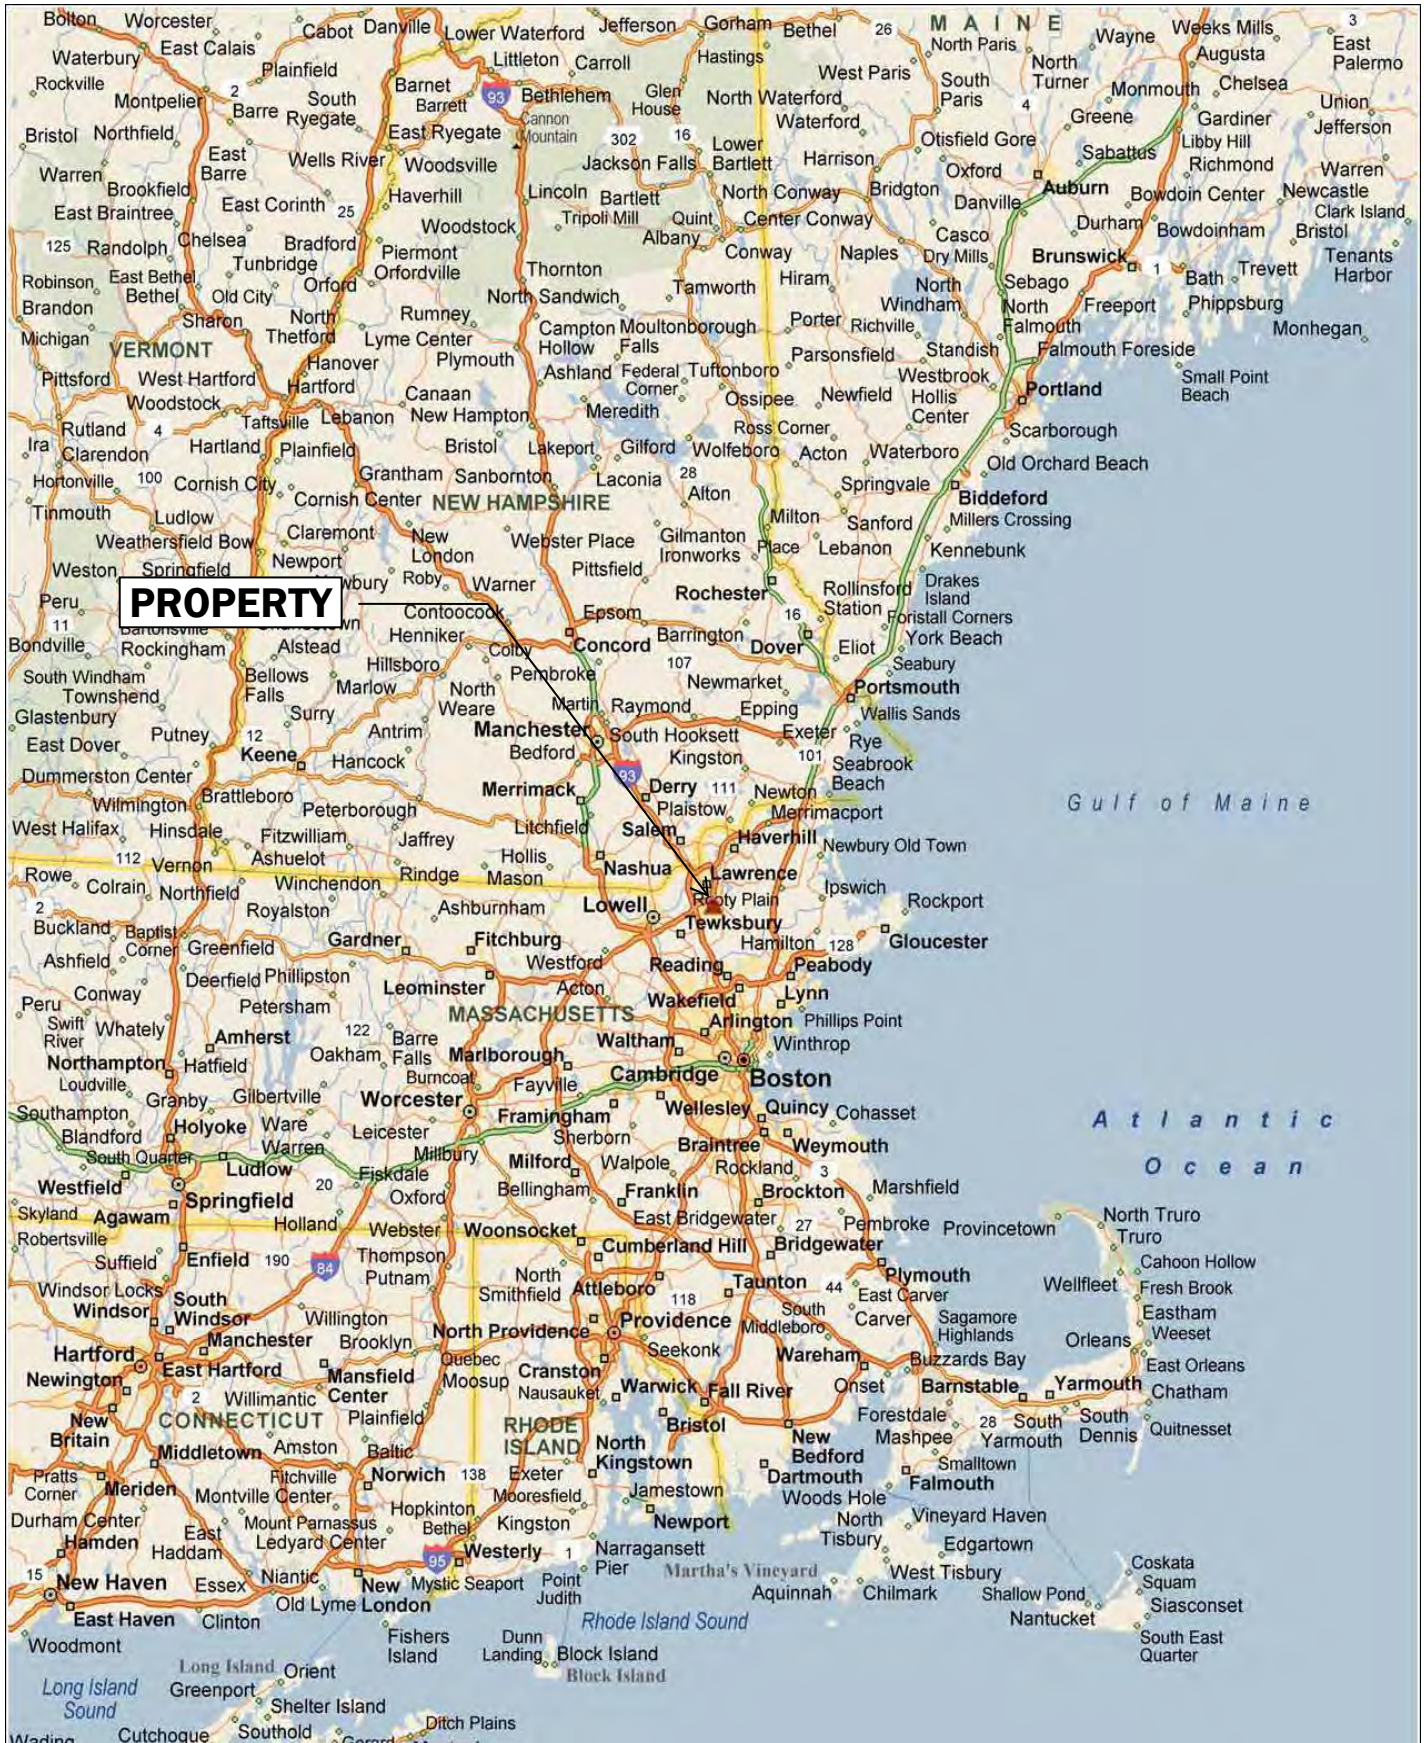

ANDOVER 1 (BOSTHH008)

PROPERTY

STREET MAP

49 HAVERHILL STREET
ANDOVER, MASSACHUSETTS 01810
ESSEX COUNTY