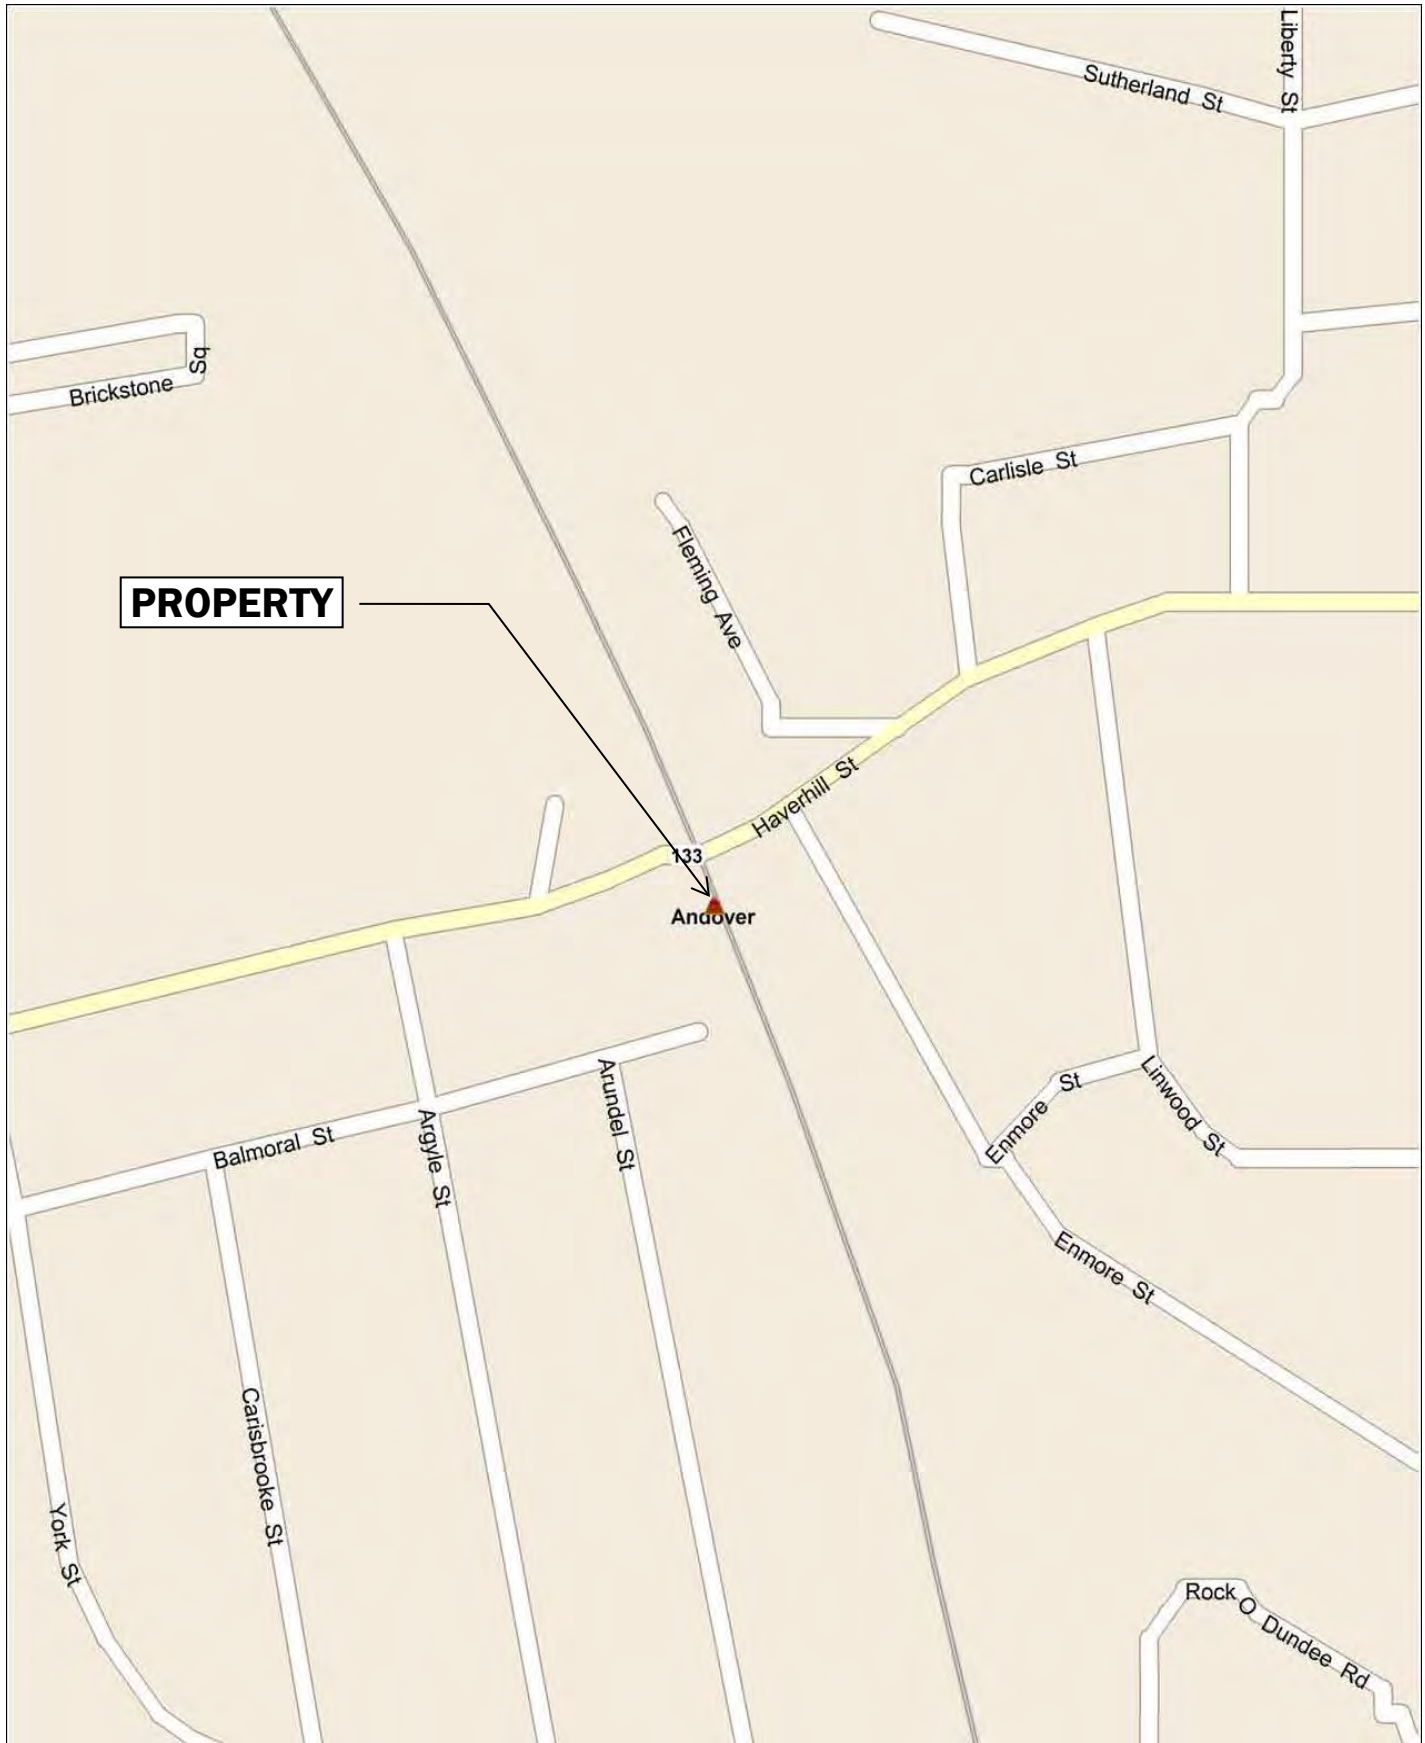

STREET MAP

49 HAVERHILL STREET
ANDOVER, MASSACHUSETTS 01810
ESSEX COUNTY